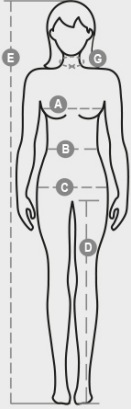

Casual&Workwear - Tops

International sizes		XS	S	M	L	XL	XXL	3XL							
IT		34	36	38	40	42	44	46	48	50	52	54	56	58	60
FR - ES		30	32	34	36	38	40	42	44	46	48	50	52	54	56
DE		28	30	32	34	36	38	40	42	44	46	48	50	52	54
UK		2	4	6	8	10	12	14	16	18	20	22	24	26	28
Collar	(G) - cm	36	36	37	37	38,5	38,5	39,5	39,5	41	41	42	42	43	43
	(G) - in	14	14	14½	14½	15	15	15½	15½	16	16	16½	16½	17	17
Bust	(A) - cm	72	76	80	84	88	92	96	100	104	108	112	116	120	124
	(A) - in	28	30	31	33	35	36	37	39	41	42	44	45	47	48
Waist	(B) - cm	54	58	62	66	70	74	76	80	84	88	92	96	100	104
	(B) - in	21	23	24	26	27	29	30	31	33	35	36	38	39	41
Hips	(C) - cm	80	84	88	92	96	100	104	108	112	116	120	124	128	132
	(C) - in	31	33	35	36	38	39	41	42	44	45	47	48	50	51
Height	(E) - cm	160/175					168/185								
	(E) - in	63/69					66/73								

FIND OUT MORE, SCAN HERE