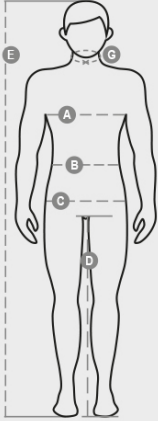

Casual&Workwear - Tops

International sizes	XXS		XS		S		M		L		XL		XXL		3XL		4XL		5XL		
IT - DE	36	38	40	42	44	46	48	50	52	54	56	58	60	62	64	66	68	70	72	74	
FR - ES	32	34	36	38	40	42	44	46	48	50	52	54	56	58	60	62	64	66	68	70	
UK	29	30	31	33	34	36	38	39	41	42	44	46	47	48	50	52	53	55	56	58	
Collar	(G) - cm	37	37	38	38	39	39	40	41	41	42,5	42,5	44	44	45	45	46	46	47	47	
	(G) - in	14½	14½	15	15	15½	15½	15¾	15¾	16	16	16¾	16¾	17¼	17¼	17¾	17¾	18	18	18½	18½
Chest	(A) - cm	72	76	80	84	88	92	96	100	104	108	112	116	120	124	128	132	136	140	144	148
	(A) - in	28	30	31	33	34	36	38	39	41	42	44	46	47	48	50	52	53	55	56	58
Waist	(B) - cm	64	68	72	74	76	80	84	88	92	96	100	104	108	112	116	120	124	128	132	136
	(B) - in	25	27	28	29	30	32	33	34	36	38	40	41	43	45	46	48	49	51	52	54
Height	(E) - cm	170/181						175/187						175/189							
	(E) - in	67/71						69/73						69/75							

FIND OUT MORE, SCAN HERE