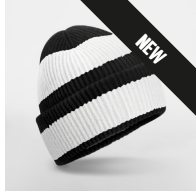

COLOUR BLOCK BEANIE B391R

NEW

Beechfield
ORIGINAL HEADWEAR

OVERVIEW

53% Recycled polyester/33% Nylon/10% Acrylic/4% Elastane
Contains 100% GRS certified recycled polyester, certified by Control Union CU811033
Contains at least 50% Recycled Polyester
Luxury soft-touch yarn
Single layer knit
Block stripe design
Engineered crown for maximum comfort
Cuffed design for optimal decoration
TearAway label for ease of rebranding

AVAILABLE COLOURS

**Black/Soft
White**

**Natural
Stone/Dusty
Blue**

**True
Pink/Classic
Red**

Vanilla/Biscuit

Source: <https://beechfield.com/products/b391r-colour-block-beanie>