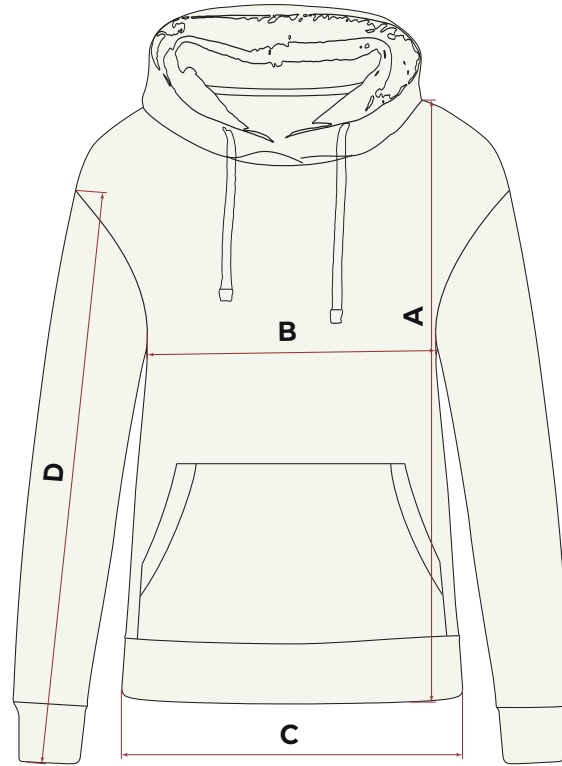

SG**ORIGINALS****212.52 - SGO27M - Originals Hooded Sweat Men**

MEASUREMENTS	S	M	L	XL	2XL	3XL	4XL	5XL
A Length	68.50	71.00	73.50	76.00	78.50	81.00	83.50	86.00
B Half chest	51.50	55.00	58.50	62.00	65.50	69.00	72.50	76.00
C Bottom hem opening	39.50	43.00	46.50	50.00	53.50	57.00	63.00	68.00
D Sleeve length	63.50	65.00	66.50	68.00	68.00	69.50	71.50	73.50

213.52 - SGO27W - Originals Hooded Sweat Women

MEASUREMENTS	XS	S	M	L	XL	2XL	3XL
A Length	59.50	62.00	64.50	67.00	69.50	72.00	75.00
B Half chest	46.00	49.00	52.00	55.00	58.00	61.00	63.00
C Bottom hem opening	38.00	42.00	45.00	48.00	51.00	54.00	56.00
D Sleeve length	57.50	59.00	60.50	62.00	63.50	63.50	66.00

211.52 - SGO27K - Originals Hooded Sweat Kids

MEASUREMENTS	104 (3-4)	116 (5-6)	128 (7-8)	140 (9-10)	152 (11-12)	164 (13-14)
A Length	45.00	49.00	54.00	57.00	62.00	66.00
B Half chest	36.00	38.00	41.00	43.00	46.00	49.00
C Bottom hem opening	31.00	33.00	35.00	37.00	39.00	42.00
D Sleeve length	37.00	39.00	41.00	48.50	51.50	56.00