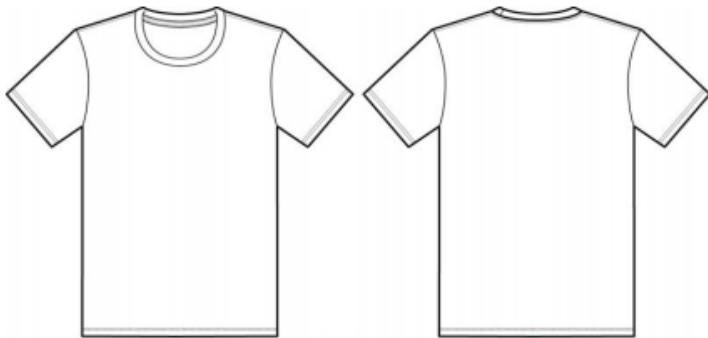

# BELLA + CANVAS.

## MEASUREMENT SPECIFICATION REPORT

STYLE # 3413 - TRIBLEND TEE

### FABRICATION

50% POLYESTER, 25% COMBED AND RING-SPUN COTTON, 25% RAYON