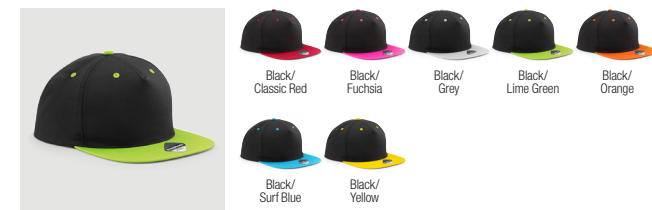

B508R Wind Resistant Breathable Elements Beanie

B515 LED Light Cap

B540 Removable Patch Thinsulate™ Beanie

B600 Cotton Removable Patch

B610 5 Panel Snapback Rapper Cap

B610C 5 Panel Contrast Snapback

B615 Youth Size Snapback