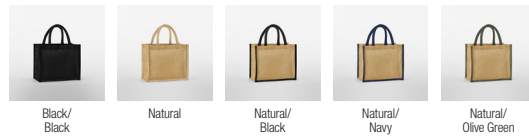

NEW W473 Natural Starched Jute Midi Tote