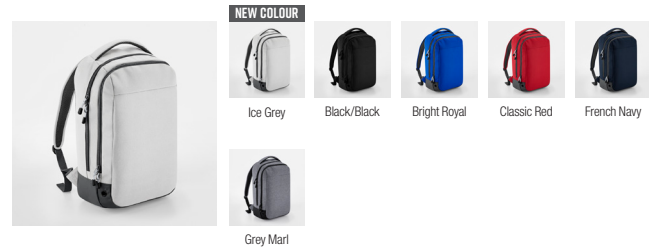

BG485 Escape Handle Wrap

BG540 Athleisure Sports Shoe/Accessory Bag

BG542 Athleisure Gymsac

BG544 Athleisure Holdall

BG545 Athleisure Sports Backpack

BG550 Athleisure Pro Backpack

NEW BG560 Small Training Holdall

NEW BG561 Medium Training Holdall

NEW BG562 Large Training Holdall

BG571 Teamwear Backpack

BG572 Teamwear Holdall

BG613 Vintage Laptop Backpack

BG615 Urban Trail Pack

BG620 Urban Explorer Backpack

BG642 Denim Gymsac