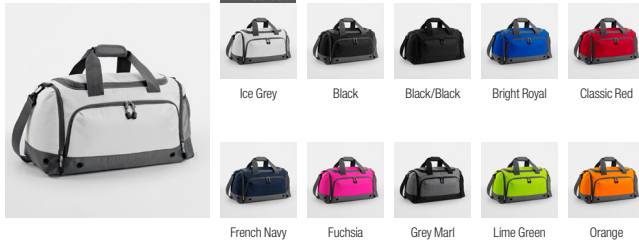

BG485 Escape Handle Wrap

BG540 Athleisure Sports Shoe/Accessory Bag

BG542 Athleisure Gymsac

BG544 Athleisure Holdall

BG545 Athleisure Sports Backpack

BG550 Athleisure Pro Backpack

NEW BG560 Small Training Holdall