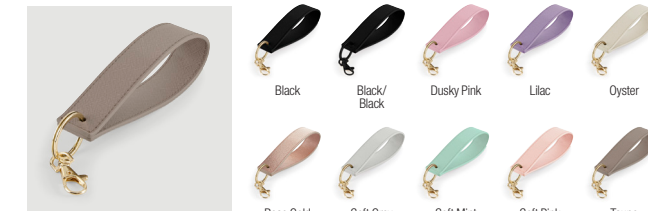

BG726 Felt Laptop/Document Slip

BG727 Felt iPad Slip

BG728 Felt Trug

BG738 Premium Felt Tote

BG744 Boutique Key Clip

BG745 Boutique Circular Key Clip

BG746 Boutique Heart Key Clip

BG747 Boutique Wristlet Keyring