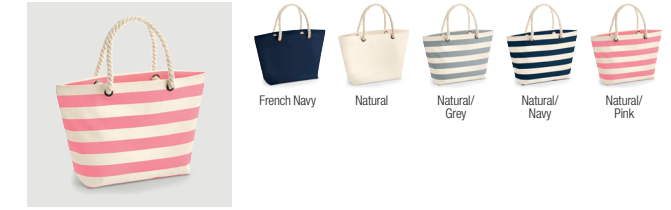

W574 Canvas Storage Tub
3 sizes - S, M, L

W580 Heavy Canvas Storage Trug
3 sizes - S, M, L

W600 Gallery Canvas Tote

W608 Resort Canvas Bag

W610 Everyday Canvas Tote

W620 Fairtrade Cotton Bottle Bag

W623 Fairtrade Cotton Classic Shopper

W626 Fairtrade Cotton Deck Bag

W671 Fairtrade Cotton Camden Shopper

W680 Nautical Beach Bag

W684 Nautical Accessory Bag

W686 Nautical Gymsack

W688 Nautical Barrel Bag

W690 EarthAware® Organic Boat Bag

NEW W691 EarthAware® Organic Twill Tote