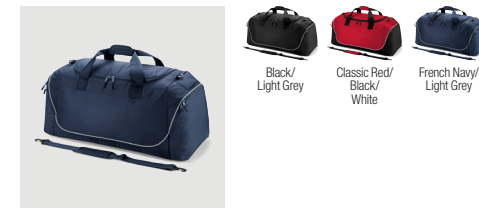

NEW QS320 Adapt Hybrid Kit Bag

QS88 Teamwear Jumbo Kit Bag