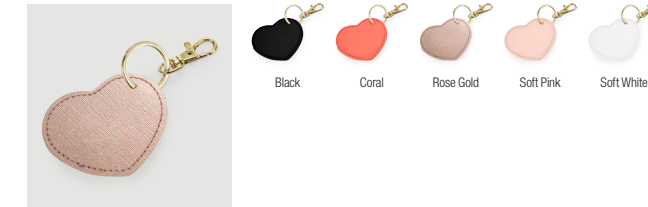

BG726 Felt Laptop/Document Slip

BG727 Felt iPad Slip

BG728 Felt Trug

BG738 Premium Felt Tote

BG744 Boutique Key Clip

BG745 Boutique Circular Key Clip

BG746 Boutique Heart Key Clip

BG747 Boutique Wristlet Keyring