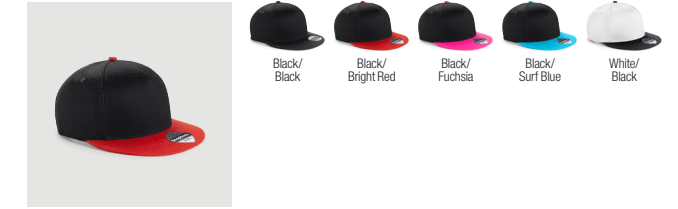

B508R Wind Resistant Breathable Elements Beanie

B515 LED Light Cap

B540 Removable Patch Thinsulate™ Beanie

B600 Cotton Removable Patch

B610 5 Panel Snapback Rapper Cap

B610C 5 Panel Contrast Snapback

B615 Youth Size Snapback