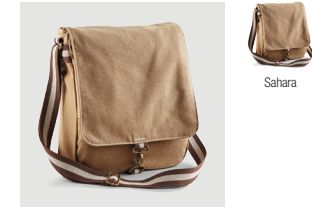

Black French Navy

QD449 Academy Holdall

Black French Navy

QD452 Enhanced-Viz Book Bag

QD456 Classic Book Bag

QD457 Junior Book Bag with Strap

QD520 Everyday Outdoor 20L Backpack

QD525 Pro Cargo Bag

QD550 Endeavour Backpack

QD552 Urban Commute Backpack

QD565 Pitch Black 24 Hour Backpack

QD568 Pitch Black 72 Hour Weekender

QD610 Vintage Canvas Despatch Bag

QD611 Vintage Canvas Messenger

QD612 Vintage Canvas Backpack