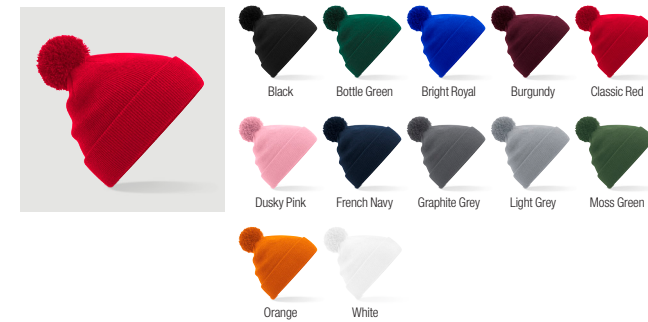

B426 Original Pom Pom Beanie