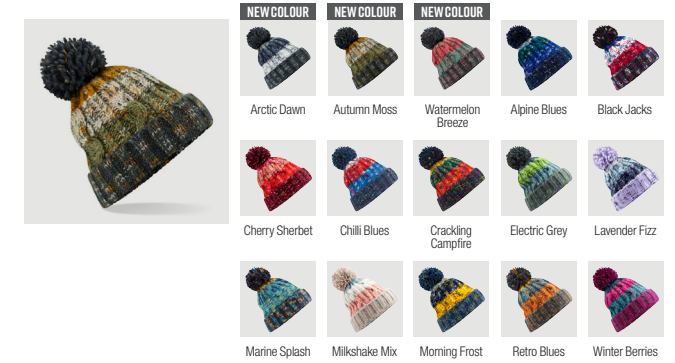

B486 Corkscrew Pom Pom Beanie