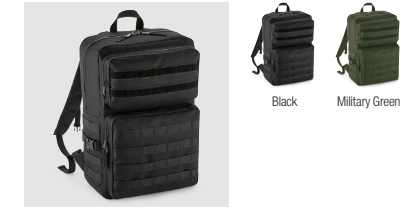

BG815 Tarp Roll-Top Backpack

BG825 Heritage Backpack

BG840 MOLLE Utility Patch

BG841 MOLLE Utility Sublimation Patch

BG842 MOLLE Utility Waistpack

BG848 MOLLE Tactical 25L Backpack

BG850 MOLLE Tactical 35L Backpack