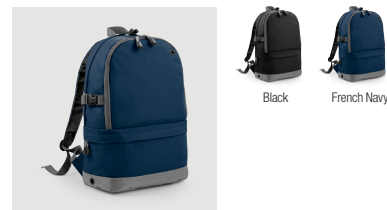

BG485 Escape Handle Wrap

BG540 Athleisure Sports Shoe/Accessory Bag

BG542 Athleisure Gymsac

BG544 Athleisure Holdall

BG545 Athleisure Sports Backpack

BG550 Athleisure Pro Backpack

NEW BG560 Small Training Holdall

NEW BG561 Medium Training Holdall

NEW BG562 Large Training Holdall

BG571 Teamwear Backpack

BG572 Teamwear Holdall

BG613 Vintage Laptop Backpack

BG615 Urban Trail Pack

BG620 Urban Explorer Backpack

BG642 Denim Gymsac