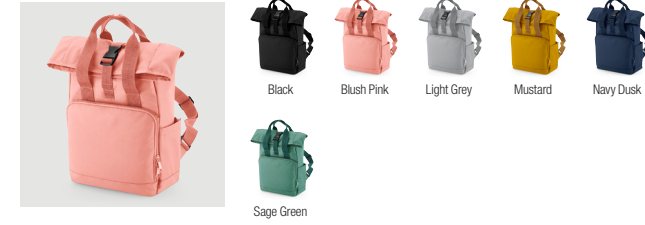

BG118S Recycled Mini Twin Handle Roll-Top Backpack

Black Blush Pink Light Grey Mustard Navy Dusk Sage Green