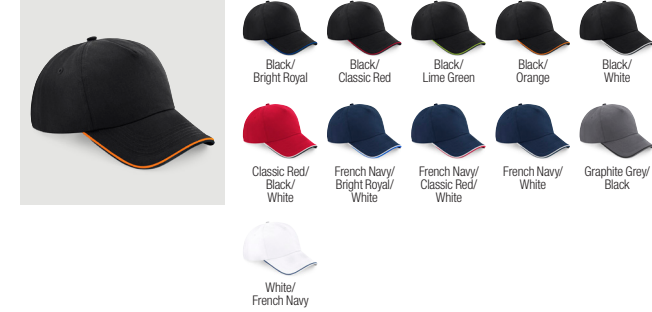

B11B Junior Legionnaire Style Cap

B15 Ultimate 5 Panel Cap

B15C Ultimate 5 Panel Cap – Sandwich Peak

B18 Ultimate 6 Panel Cap

B20 Athleisure 6 Panel Cap

B25 Authentic 5 Panel Cap

B25C Authentic 5 Panel Cap – Piped Peak

B33 Camo Army Cap

B34 Army Cap

B35 Enhanced-Viz Cap

B38 Urban Army Cap

NEW B39R Original Deep Cuffed Striped Beanie

B40R Original Deep Cuffed Beanie

B41 Sports Visor

B42 Enhanced-Viz Beanie