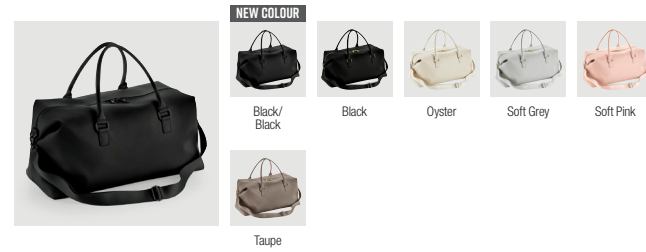

NEW BG757 Boutique Travel Jewellery Case

BG758 Boutique Structured Cross Body Bag

BG759 Boutique Soft Cross Body Bag

BG760 Boutique Weekender

NEW BG761 Boutique Open Flat Mini Accessory Case

NEW BG762 Boutique Open Flat Accessory Case