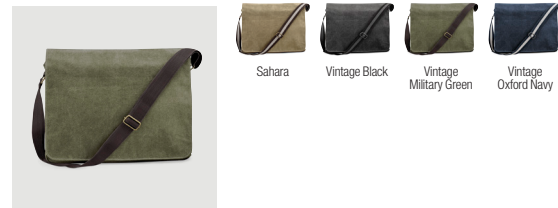

Black French Navy

QD449 Academy Holdall

Black French Navy

QD452 Enhanced-Viz Book Bag

QD456 Classic Book Bag

QD457 Junior Book Bag with Strap

QD520 Everyday Outdoor 20L Backpack

QD525 Pro Cargo Bag

QD550 Endeavour Backpack

QD552 Urban Commute Backpack

QD565 Pitch Black 24 Hour Backpack

QD568 Pitch Black 72 Hour Weekender

QD610 Vintage Canvas Despatch Bag

QD611 Vintage Canvas Messenger

QD612 Vintage Canvas Backpack