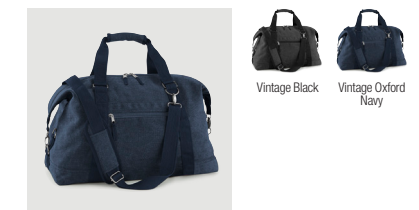

BG650 Vintage Canvas Weekender