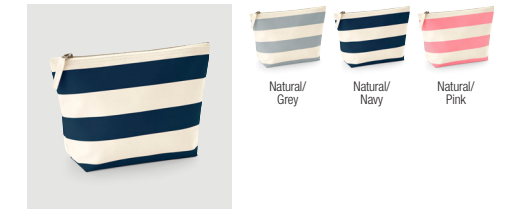

W574 Canvas Storage Tub
3 sizes - S, M, L

W580 Heavy Canvas Storage Trug
3 sizes - S, M, L

W600 Gallery Canvas Tote

W608 Resort Canvas Bag

W610 Everyday Canvas Tote

W620 Fairtrade Cotton Bottle Bag

W623 Fairtrade Cotton Classic Shopper

W626 Fairtrade Cotton Deck Bag

W671 Fairtrade Cotton Camden Shopper

W680 Nautical Beach Bag

W684 Nautical Accessory Bag

W686 Nautical Gymsack

W688 Nautical Barrel Bag

W690 EarthAware® Organic Boat Bag

NEW W691 EarthAware® Organic Twill Tote