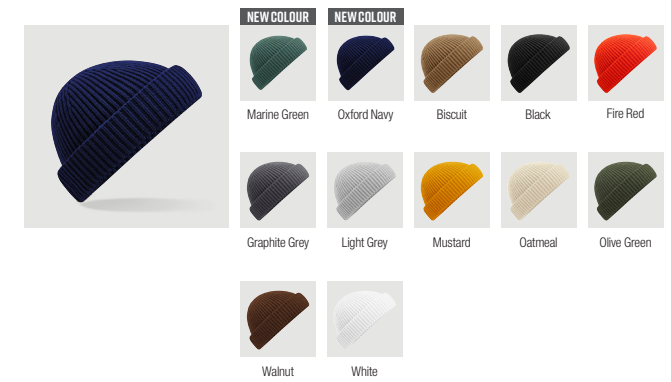

B383R Harbour Beanie