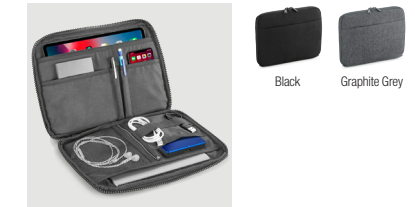

BG25 Classic Airporter

BG30 Cross Body Bag

BG38 Grab Pouch

BG40 Ripper Wallet

BG42 Belt Bag

BG47 Travel Wallet

BG53 Organiser Waistpack

BG65 Essential Tech Organiser