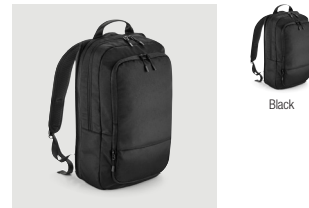

Black French Navy

QD449 Academy Holdall

Black French Navy

QD452 Enhanced-Viz Book Bag

QD456 Classic Book Bag

QD457 Junior Book Bag with Strap

QD520 Everyday Outdoor 20L Backpack

QD525 Pro Cargo Bag

QD550 Endeavour Backpack

QD552 Urban Commute Backpack

QD565 Pitch Black 24 Hour Backpack

QD568 Pitch Black 72 Hour Weekender

QD610 Vintage Canvas Despatch Bag

QD611 Vintage Canvas Messenger

QD612 Vintage Canvas Backpack