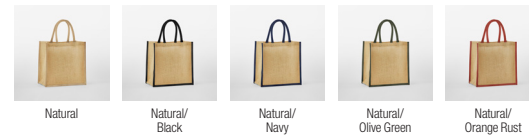

NEW W466 Soft Washed Jute Beach Bag

NEW W470 Natural Starched Jute Classic Shopper

NEW W473 Natural Starched Jute Midi Tote

NEW W475 Natural Starched Jute Market Shopper

NEW W477 Natural Starched Jute Mini Gift Bag