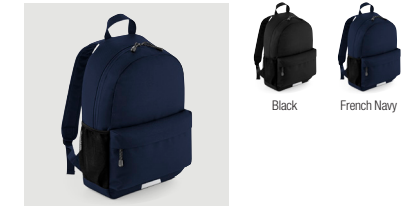

Black Classic Pink French Navy Jungle Camo Sky Blue

QD440 Water Bottle and Holder

White

QD442 Pencil Case

Black Bottle Green Bright Royal Burgundy Classic Pink

Classic Red French Navy Purple Sky Blue

QD445 Academy Backpack

Black French Navy

QD449 Academy Holdall

Black French Navy

QD452 Enhanced-Viz Book Bag

QD456 Classic Book Bag

QD457 Junior Book Bag with Strap

QD520 Everyday Outdoor 20L Backpack

QD525 Pro Cargo Bag