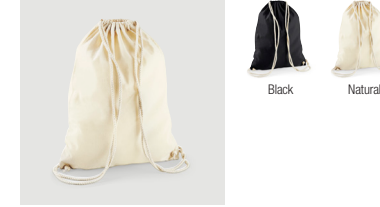

W821 EarthAware® Organic Spring Tote

W825 EarthAware® Organic Spring Purse

W830 EarthAware® Organic Accessory Pouch
3 Sizes - S, M, L

W840 EarthAware® Organic Accessory Bag
3 Sizes - S, M, L

W845 EarthAware® Organic Marina Mini Tote

W850 EarthAware® Organic Marina Tote

W855 EarthAware® Organic Marina Tote XL

W880 EarthAware® Organic Rucksack

W881 EarthAware® Organic Mini Rucksack

W901 Recycled Cotton Tote

W910 Recycled Cotton Gymsac

W915 Recycled Cotton Stuff Bag
6 Sizes - XXS, XS, S, M, L, XL