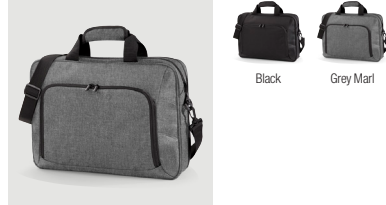

Black French Navy Graphite Grey

QD85 Hiking Boot Bag

Black/Graphite Grey

QD86 Boot Bag

Black/Graphite Grey Bottle Green/Black French Navy/Black

QD90 Record Bag

Black

QD264 Executive iPad/Tablet Shoulder Bag

Black

QD268 Executive Digital Office

Black Grey Marl

QD269 Executive Digital Backpack

Black Grey Marl

NEW QD270 Stockholm Laptop Rucksack

Black Shadow Grey

NEW QD271 Stockholm Laptop Backpack