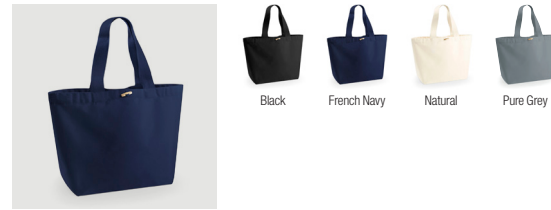

W855 EarthAware® Organic Marina Tote XL