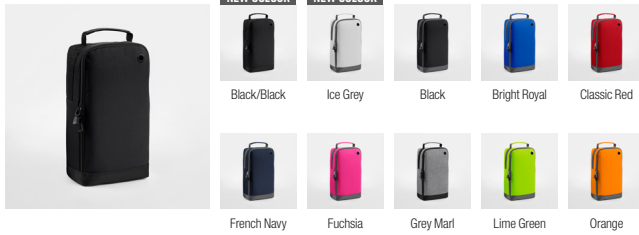

BG335 Matte PU Roll-Top Backpack

BG337 Matte PU Shoe/Accessory Bag

BG338 Matte PU Weekender

BG459 Escape Packing Cube Set

BG480 Escape Carry-On Backpack

BG481 Escape Carry-On Wheelie

BG483 Escape Check-In Wheelie

BG485 Escape Handle Wrap

BG540 Athleisure Sports Shoe/Accessory Bag

BG542 Athleisure Gymsac

BG544 Athleisure Holdall

BG545 Athleisure Sports Backpack

BG550 Athleisure Pro Backpack

NEW BG560 Small Training Holdall