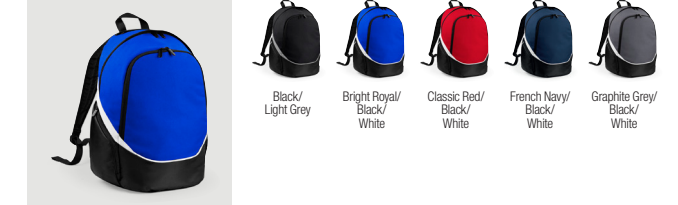

QS255 Pro Team Backpack