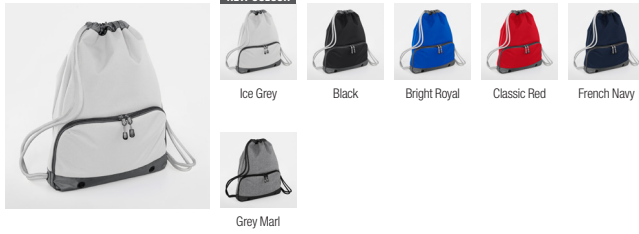

BG335 Matte PU Roll-Top Backpack

BG337 Matte PU Shoe/Accessory Bag

BG338 Matte PU Weekender

BG459 Escape Packing Cube Set

BG480 Escape Carry-On Backpack

BG481 Escape Carry-On Wheelie

BG483 Escape Check-In Wheelie

BG485 Escape Handle Wrap

BG540 Athleisure Sports Shoe/Accessory Bag

BG542 Athleisure Gymsac

BG544 Athleisure Holdall

BG545 Athleisure Sports Backpack

BG550 Athleisure Pro Backpack

NEW BG560 Small Training Holdall