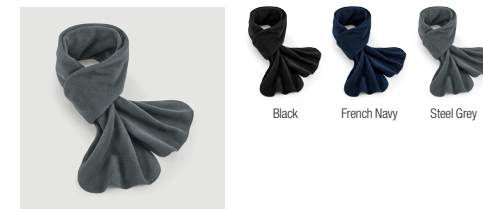

B293R Recycled Fleece Scarf