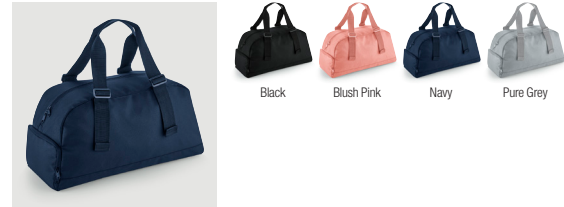

Black

BG265 Campus Laptop Backpack

Black Navy Dusk

BG277 Recycled Essentials Wash Bag

Black Blush Pink Navy Pure Grey

BG278 Recycled Essentials Holdall

Black Blush Pink Navy Pure Grey

BG281 Recycled Gymsac