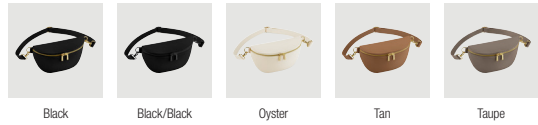

BG763 Boutique Vanity Case

BG764 Boutique Clear Window Travel Case

BG765 Boutique Adjustable Bag Strap

NEW BG766 Boutique Waist Bag

NEW BG767 Boutique Phone Carry Case

BG768 Boutique Backpack

BG769 Boutique Document Slip