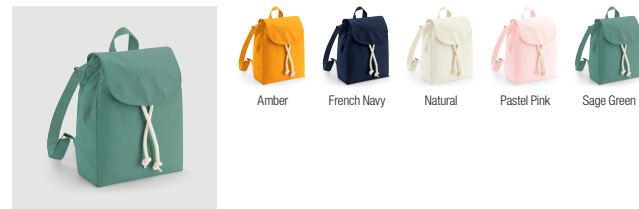

W850 EarthAware® Organic Marina Tote

W855 EarthAware® Organic Marina Tote XL

W880 EarthAware® Organic Rucksack

W881 EarthAware® Organic Mini Rucksack

W901 Recycled Cotton Tote

W910 Recycled Cotton Gymsac

W915 Recycled Cotton Stuff Bag
6 Sizes - XXS, XS, S, M, L, XL