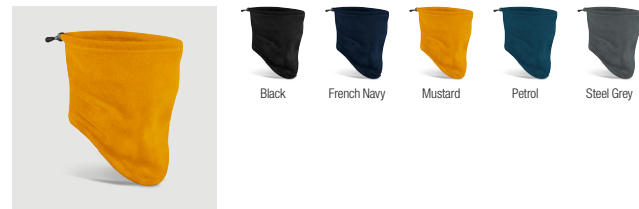

B243 Suprafleece® Ski Hat

B243R Recycled Fleece Cuffed Beanie

B244 Suprafleece® Summit Hat

B244R Recycled Fleece Pull-On Beanie

B280R Recycled Fleece Snood

B282R Recycled Fleece Hood

B285 Suprafleece® Snood/Hat Combo