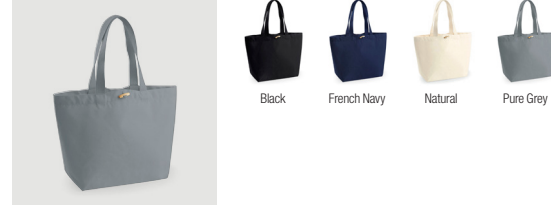

W850 EarthAware® Organic Marina Tote