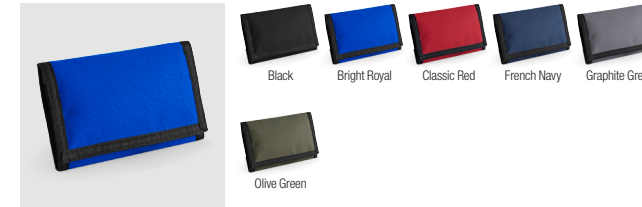

BG25 Classic Airporter

BG30 Cross Body Bag

BG38 Grab Pouch

BG40 Ripper Wallet

BG42 Belt Bag

BG47 Travel Wallet

BG53 Organiser Waistpack

BG65 Essential Tech Organiser