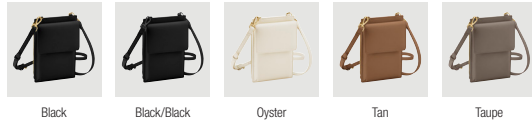

BG763 Boutique Vanity Case

BG764 Boutique Clear Window Travel Case

BG765 Boutique Adjustable Bag Strap

NEW BG766 Boutique Waist Bag

NEW BG767 Boutique Phone Carry Case

BG768 Boutique Backpack

BG769 Boutique Document Slip