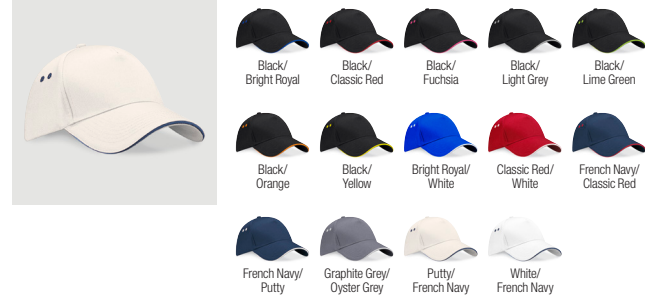

B11B Junior Legionnaire Style Cap

B15 Ultimate 5 Panel Cap

B15C Ultimate 5 Panel Cap – Sandwich Peak

B18 Ultimate 6 Panel Cap

B20 Athleisure 6 Panel Cap

B25 Authentic 5 Panel Cap

B25C Authentic 5 Panel Cap – Piped Peak