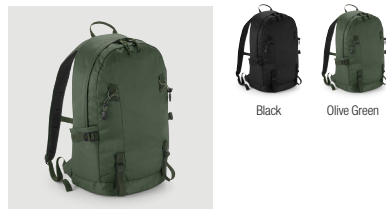

Black Classic Pink French Navy Jungle Camo Sky Blue

QD440 Water Bottle and Holder

White

QD442 Pencil Case

Black Bottle Green Bright Royal Burgundy Classic Pink

Classic Red French Navy Purple Sky Blue

QD445 Academy Backpack

Black French Navy

QD449 Academy Holdall

Black French Navy

QD452 Enhanced-Viz Book Bag

QD456 Classic Book Bag

QD457 Junior Book Bag with Strap

QD520 Everyday Outdoor 20L Backpack

QD525 Pro Cargo Bag

QD550 Endeavour Backpack

QD552 Urban Commute Backpack

QD565 Pitch Black 24 Hour Backpack

QD568 Pitch Black 72 Hour Weekender

QD610 Vintage Canvas Despatch Bag

QD611 Vintage Canvas Messenger

QD612 Vintage Canvas Backpack