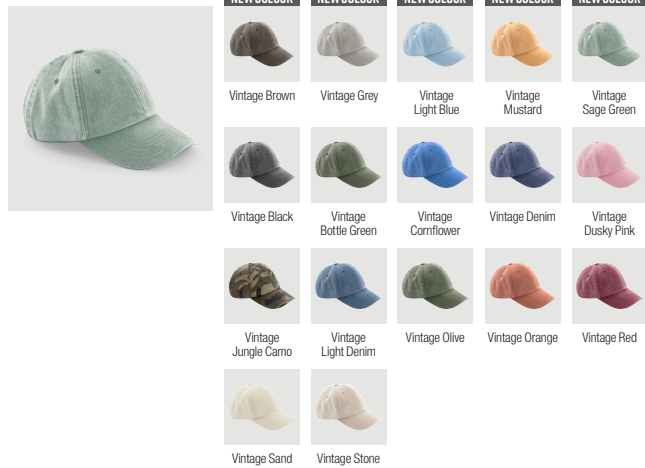

B652N EarthAware® Organic Cotton 6 Panel Dad Cap

B653 Low Profile 6 Panel Dad Cap

B654 Canvas 5 Panel Camper Cap

B655 Low Profile Vintage Cap

B656 Faux Suede 6 Panel Cap

NEW B657 Relaxed 5 Panel Vintage Cap