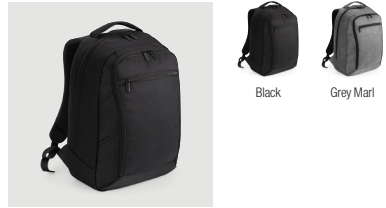

QD269 Executive Digital Backpack

Black Grey Marl