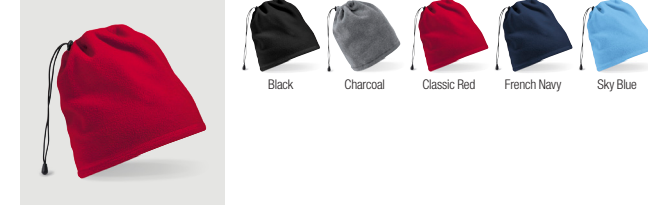

B243 Suprafleece® Ski Hat

B243R Recycled Fleece Cuffed Beanie

B244 Suprafleece® Summit Hat

B244R Recycled Fleece Pull-On Beanie

B280R Recycled Fleece Snood

B282R Recycled Fleece Hood

B285 Suprafleece® Snood/Hat Combo