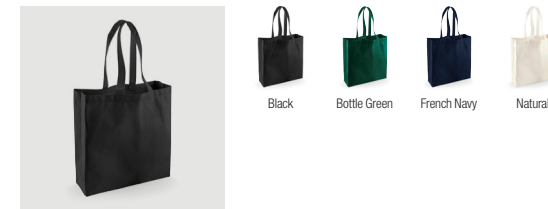

W574 Canvas Storage Tub
3 sizes - S, M, L

W580 Heavy Canvas Storage Trug
3 sizes - S, M, L

W600 Gallery Canvas Tote

W608 Resort Canvas Bag

W610 Everyday Canvas Tote

W620 Fairtrade Cotton Bottle Bag

W623 Fairtrade Cotton Classic Shopper