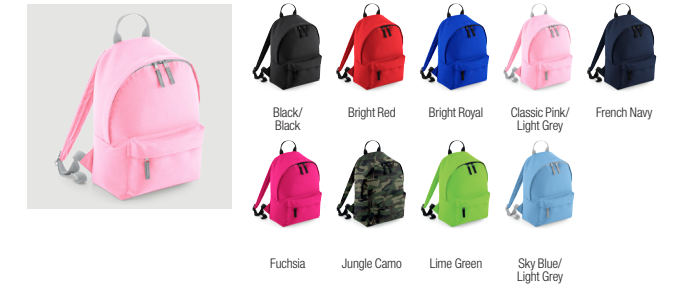

BG125J Junior Fashion Backpack

Black Bottle Green Bright Red Bright Royal Burgundy Classic Pink/Graphite Grey French Navy Fuchsia/Graphite Grey Lime Green/Graphite Grey Orange/Graphite Grey Purple/Light Grey Surf Blue/Graphite Grey

BG125L Maxi Fashion Backpack

Black French Navy Graphite Grey

BG125S Mini Fashion Backpack

Black/Black Bright Red Bright Royal Classic Pink/Light Grey French Navy Fuchsia Jungle Camo Lime Green Sky Blue/Light Grey