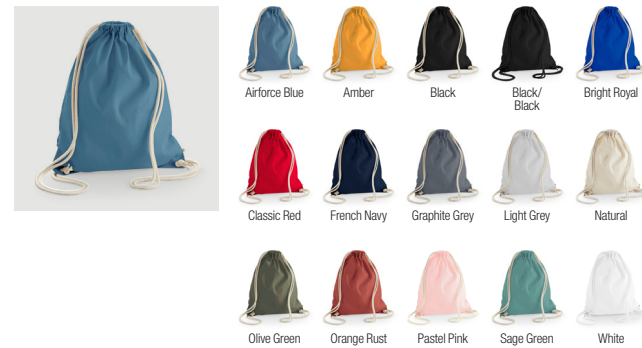

W626 Fairtrade Cotton Deck Bag

W671 Fairtrade Cotton Camden Shopper

W680 Nautical Beach Bag

W684 Nautical Accessory Bag

W686 Nautical Gymsack

W688 Nautical Barrel Bag

W690 EarthAware® Organic Boat Bag

NEW W691 EarthAware® Organic Twill Tote

NEW W695 EarthAware® Organic Twill Shopper

W696 Oversized Canvas Tote Bag

W701 Tea Towel

W710 Organic Cotton Tea Towel

W801 EarthAware® Organic Bag for Life

W801C EarthAware® Organic Bag for Life – Contrast Handles

W810 EarthAware® Organic Gymsac

W812 EarthAware® Organic Sea Bag

W814 EarthAware® Organic Barrel Bag

W816 EarthAware® Organic Yoga Mat Bag

W818 EarthAware® Organic Yoga Tote

W820 EarthAware® Organic Spring Wristlet
2 Sizes - S, L