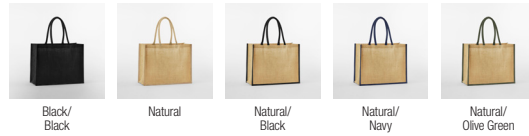

NEW W470 Natural Starched Jute Classic Shopper