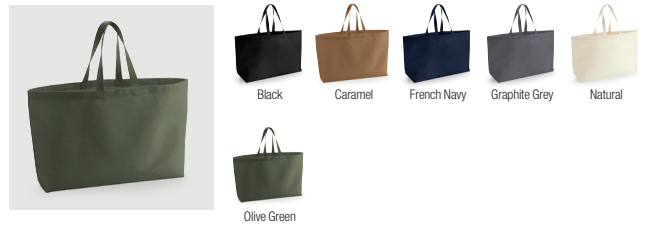

W696 Oversized Canvas Tote Bag