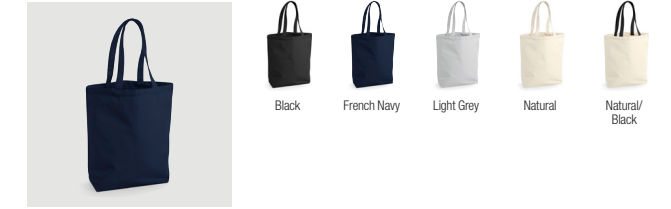

W671 Fairtrade Cotton Camden Shopper