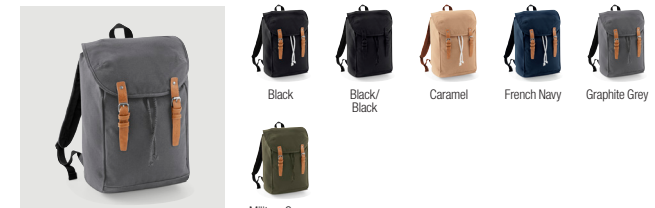

QD875 NuHide® Messenger

QD615 Vintage Rucksack