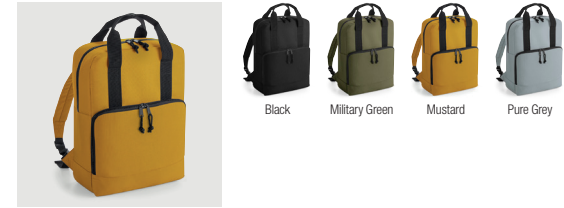

Pure Grey

BG285 Recycled Backpack

Black Classic Red Military Green Mustard Navy

Petrol Pure Grey

BG286 Recycled Roll-Top Backpack

Black Classic Red Military Green Mustard Navy

Petrol Pure Grey

BG287 Recycled Twin Handle Cooler Backpack