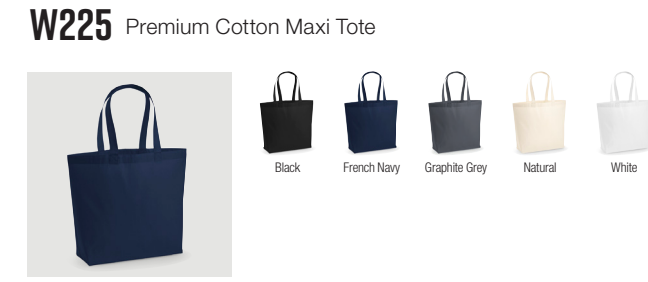

Black French Navy Graphite Grey Natural White