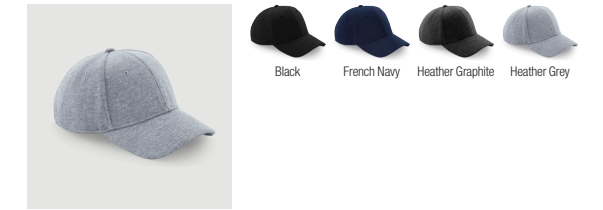

B659 Outdoor 5 Panel Camper Cap

B660 Original Flat Peak Snapback

B661 Original Flat Peak 6 Panel Snapback

B664 Original Flat Peak 6 Panel Trucker

B665 Pro-Stretch Flat Peak Cap

B668 Suede Peak Snapback

B677 Jersey Athleisure Baseball Cap