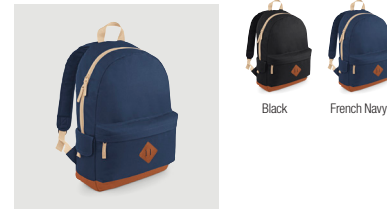

BG815 Tarp Roll-Top Backpack

BG825 Heritage Backpack

BG840 MOLLE Utility Patch

BG841 MOLLE Utility Sublimation Patch

BG842 MOLLE Utility Waistpack

BG848 MOLLE Tactical 25L Backpack

BG850 MOLLE Tactical 35L Backpack