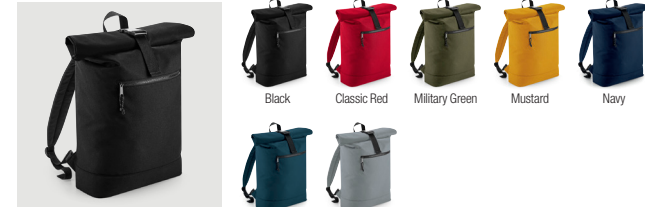

Pure Grey

BG285 Recycled Backpack

Black Classic Red Military Green Mustard Navy

Petrol Pure Grey

BG286 Recycled Roll-Top Backpack

Black Classic Red Military Green Mustard Navy

Petrol Pure Grey

BG287 Recycled Twin Handle Cooler Backpack