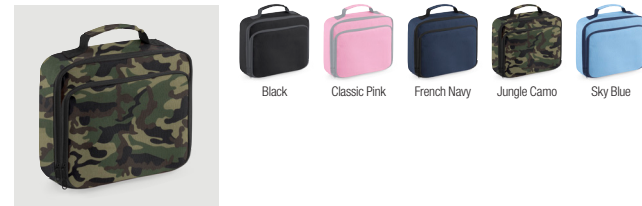

Black Natural Stone

NEW QD272 Stockholm Tech Organiser

Black Natural Stone Shadow Grey

NEW QD275 Axis Roll-Top Backpack

Black Forest Night

QD360 Pro Golf Umbrella

Black

QD435 Lunch Cooler Bag