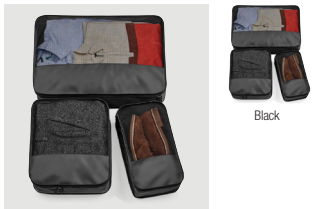

BG335 Matte PU Roll-Top Backpack

BG337 Matte PU Shoe/Accessory Bag

BG338 Matte PU Weekender

BG459 Escape Packing Cube Set

BG480 Escape Carry-On Backpack

BG481 Escape Carry-On Wheelie

BG483 Escape Check-In Wheelie