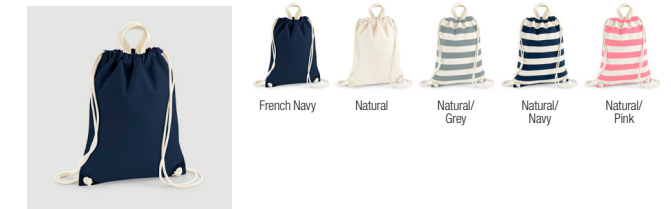

W574 Canvas Storage Tub
3 sizes - S, M, L

W580 Heavy Canvas Storage Trug
3 sizes - S, M, L

W600 Gallery Canvas Tote

W608 Resort Canvas Bag

W610 Everyday Canvas Tote

W620 Fairtrade Cotton Bottle Bag

W623 Fairtrade Cotton Classic Shopper

W626 Fairtrade Cotton Deck Bag

W671 Fairtrade Cotton Camden Shopper

W680 Nautical Beach Bag

W684 Nautical Accessory Bag

W686 Nautical Gymsack

W688 Nautical Barrel Bag

W690 EarthAware® Organic Boat Bag

NEW W691 EarthAware® Organic Twill Tote