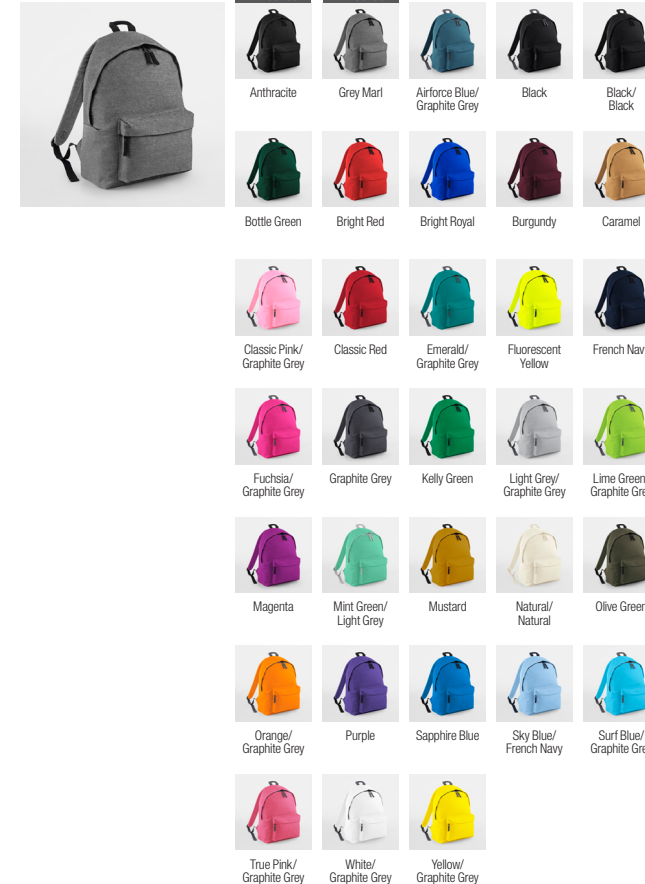

BG125 Original Fashion Backpack

NEW COLOUR NEW COLOUR Anthracite Grey Marl Airforce Blue/Graphite Grey Black Black/Black Bottle Green Bright Red Bright Royal Burgundy Caramel Classic Pink/Graphite Grey Classic Red Emerald/Graphite Grey Fluorescent Yellow French Navy Fuchsia/Graphite Grey Graphite Grey Kelly Green Light Grey/Graphite Grey Lime Green/Graphite Grey Magenta Mint Green/Light Grey Mustard Natural/Natural Olive Green Orange/Graphite Grey Purple Sapphire Blue Sky Blue/French Navy Surf Blue/Graphite Grey True Pink/Graphite Grey White/Graphite Grey Yellow/Graphite Grey