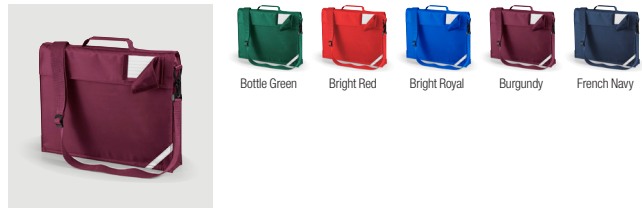

Black Classic Pink French Navy Jungle Camo Sky Blue

QD440 Water Bottle and Holder

White

QD442 Pencil Case

Black Bottle Green Bright Royal Burgundy Classic Pink

Classic Red French Navy Purple Sky Blue

QD445 Academy Backpack

Black French Navy

QD449 Academy Holdall

Black French Navy

QD452 Enhanced-Viz Book Bag

QD456 Classic Book Bag

QD457 Junior Book Bag with Strap

QD520 Everyday Outdoor 20L Backpack

QD525 Pro Cargo Bag

QD550 Endeavour Backpack

QD552 Urban Commute Backpack

QD565 Pitch Black 24 Hour Backpack

QD568 Pitch Black 72 Hour Weekender

QD610 Vintage Canvas Despatch Bag

QD611 Vintage Canvas Messenger

QD612 Vintage Canvas Backpack