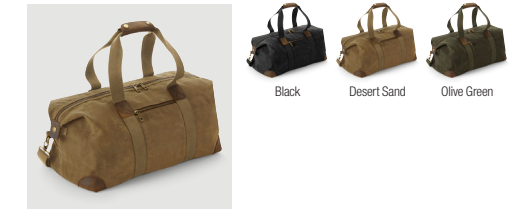

QD650 Heritage Waxed Canvas Holdall