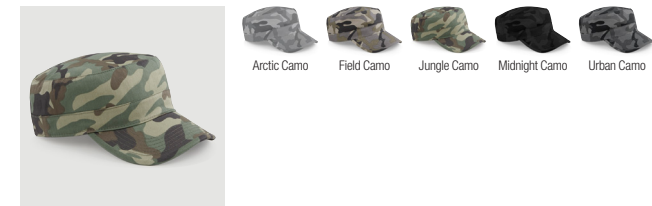

B11B Junior Legionnaire Style Cap

B15 Ultimate 5 Panel Cap

B15C Ultimate 5 Panel Cap – Sandwich Peak

B18 Ultimate 6 Panel Cap

B20 Athleisure 6 Panel Cap

B25 Authentic 5 Panel Cap

B25C Authentic 5 Panel Cap – Piped Peak

B33 Camo Army Cap

B34 Army Cap

B35 Enhanced-Viz Cap

B38 Urban Army Cap

NEW B39R Original Deep Cuffed Striped Beanie

B40R Original Deep Cuffed Beanie

B41 Sports Visor

B42 Enhanced-Viz Beanie