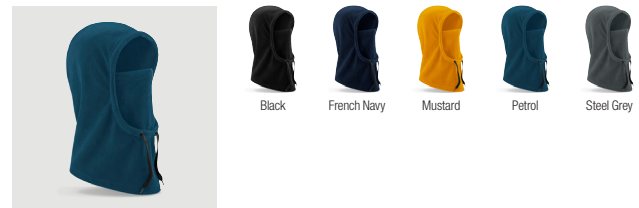

B243 Suprafleece® Ski Hat

B243R Recycled Fleece Cuffed Beanie

B244 Suprafleece® Summit Hat

B244R Recycled Fleece Pull-On Beanie

B280R Recycled Fleece Snood

B282R Recycled Fleece Hood

B285 Suprafleece® Snood/Hat Combo