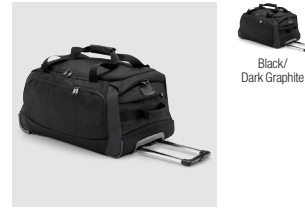

QD970 Tungsten™ Wheelie Travel Bag