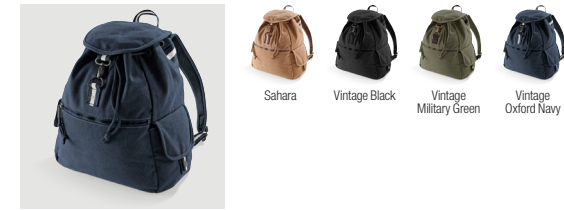

Black French Navy

QD449 Academy Holdall

Black French Navy

QD452 Enhanced-Viz Book Bag

QD456 Classic Book Bag

QD457 Junior Book Bag with Strap

QD520 Everyday Outdoor 20L Backpack

QD525 Pro Cargo Bag

QD550 Endeavour Backpack

QD552 Urban Commute Backpack

QD565 Pitch Black 24 Hour Backpack

QD568 Pitch Black 72 Hour Weekender

QD610 Vintage Canvas Despatch Bag

QD611 Vintage Canvas Messenger

QD612 Vintage Canvas Backpack