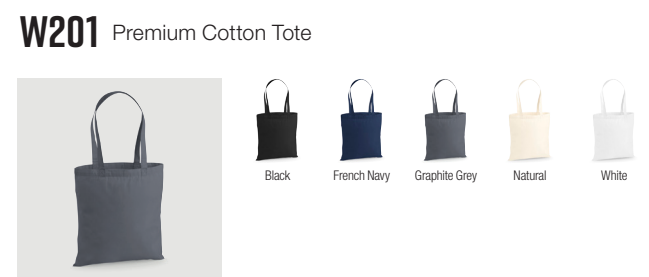

Black French Navy Graphite Grey Natural White