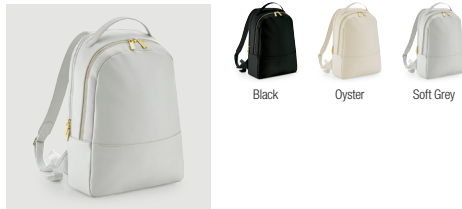

BG763 Boutique Vanity Case

BG764 Boutique Clear Window Travel Case

BG765 Boutique Adjustable Bag Strap

NEW BG766 Boutique Waist Bag

NEW BG767 Boutique Phone Carry Case

BG768 Boutique Backpack

BG769 Boutique Document Slip