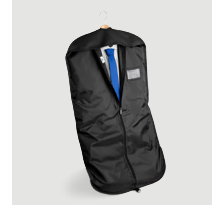

QD31 Suit Cover

Black