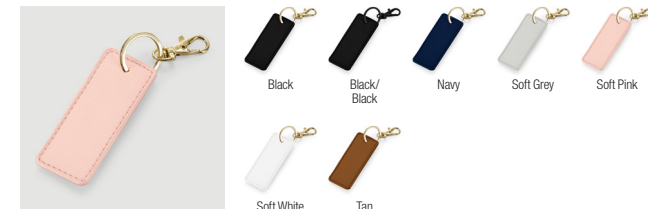

BG646 Denim Barrel Bag

BG650 Vintage Canvas Weekender

BG655 Vintage Canvas Barrel Bag

BG673 Canvas Day Bag

BG721 Felt Shopper

BG723 Felt Tote Bag

BG724 Felt Accessory Bag

BG725 Felt Accessory Pouch

BG726 Felt Laptop/Document Slip

BG727 Felt iPad Slip

BG728 Felt Trug

BG738 Premium Felt Tote

BG744 Boutique Key Clip

BG745 Boutique Circular Key Clip

BG746 Boutique Heart Key Clip

BG747 Boutique Wristlet Keyring