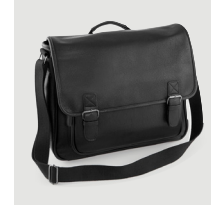

QD878 NuHide® Weekender

Black