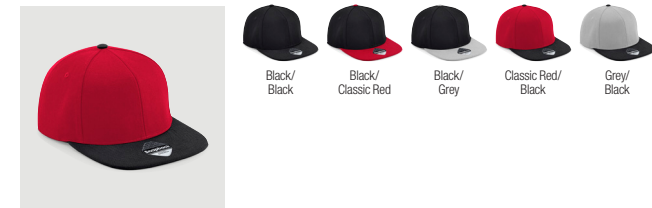

B661 Original Flat Peak 6 Panel Snapback