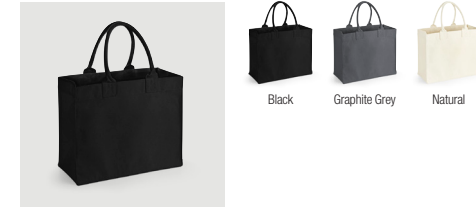

W574 Canvas Storage Tub
3 sizes - S, M, L

W580 Heavy Canvas Storage Trug
3 sizes - S, M, L

W600 Gallery Canvas Tote

W608 Resort Canvas Bag

W610 Everyday Canvas Tote

W620 Fairtrade Cotton Bottle Bag

W623 Fairtrade Cotton Classic Shopper