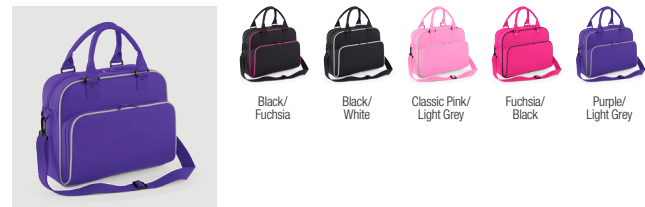

BG125L Maxi Fashion Backpack

Black French Navy Graphite Grey

BG125S Mini Fashion Backpack

Black/Black Bright Red Bright Royal Classic Pink/Light Grey French Navy Fuchsia Jungle Camo Lime Green Sky Blue/Light Grey

BG134 Reflective Belt Bag

Black Reflective Silver Reflective

BG137 Reflective Gymsac

BG138 Reflective Roll-Top Backpack

BG140 Original Barrel Bag

BG140L Original Barrel Bag XL

BG140S Mini Barrel Bag

BG143 Oversized Cross Body Bag

BG144 Studio Waistpack

BG145 Junior Dance Bag

BG150 Packaway Barrel Bag

BG151 Packaway Backpack

BG153 Mini Essential Fashion Backpack

BG168 Scuba Backpack

BG173 Camo Barrel Bag

BG200 Freestyle Holdall