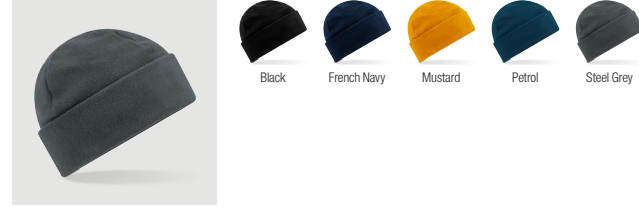

B243R Recycled Fleece Cuffed Beanie