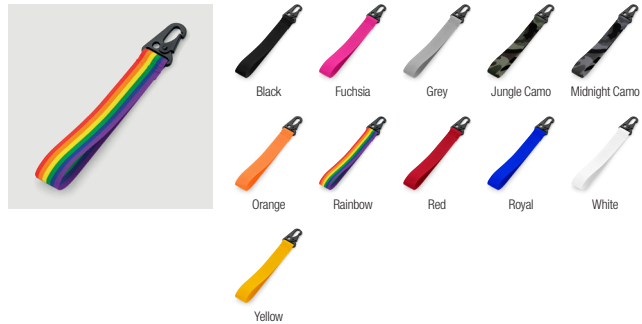

BG100 Brandable Key Clip

Black Fuchsia Grey Jungle Camo Midnight Camo Orange Rainbow Red Royal White Yellow