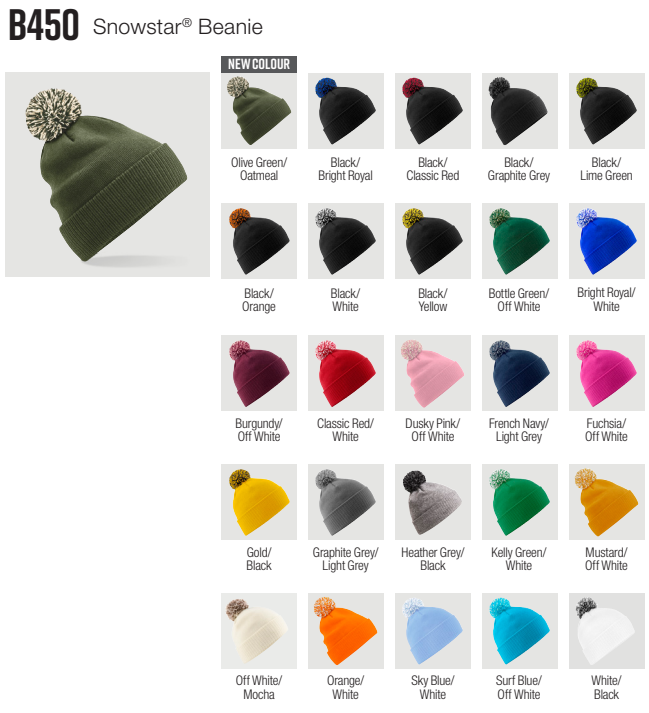

B425 Heritage Beanie

B426 Original Pom Pom Beanie

B426B Junior Original Pom Pom Beanie

B432 Twist Knit Headband

B434 Slopeside Waffle Headband

B437 Apres Beanie

B450R Recycled Snowstar® Beanie

B451 Snowstar® Two-Tone Beanie