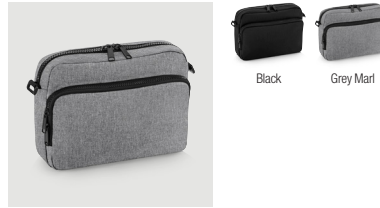

BG212 Universal Backpack

BG218 Two-Tone Digital Messenger

BG240 ModulR™ 20 Litre Backpack

BG241 ModulR™ 1 Litre Multipocket

Black Grey Marl

BG242 ModulR™ 2 Litre Multipocket

Black Grey Marl

BG255 Faux Leather Fashion Backpack

Black

BG265 Campus Laptop Backpack

Black Navy Dusk

BG277 Recycled Essentials Wash Bag

Black Blush Pink Navy Pure Grey

BG278 Recycled Essentials Holdall

Black Blush Pink Navy Pure Grey

BG281 Recycled Gymsac