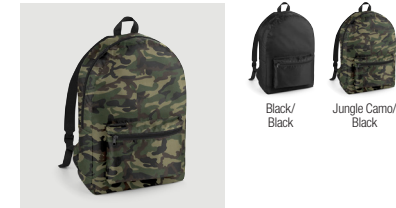

BG125L Maxi Fashion Backpack

Black French Navy Graphite Grey

BG125S Mini Fashion Backpack

Black/Black Bright Red Bright Royal Classic Pink/Light Grey French Navy Fuchsia Jungle Camo Lime Green Sky Blue/Light Grey

BG144 Studio Waistpack

BG145 Junior Dance Bag

BG150 Packaway Barrel Bag

BG151 Packaway Backpack

BG153 Mini Essential Fashion Backpack

BG168 Scuba Backpack

BG173 Camo Barrel Bag

BG200 Freestyle Holdall