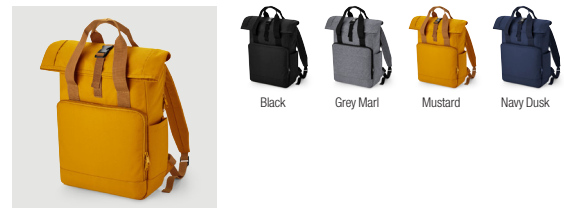

BG115 Icon Roll-Top Backpack

Black Light Grey

BG118 Recycled Twin Handle Roll-Top Backpack

Airforce Blue Black Blush Pink Burgundy Graphite Grey Light Grey Mustard Navy Dusk Olive Green Sage Green

BG118L Recycled Twin Handle Roll-Top Laptop Backpack