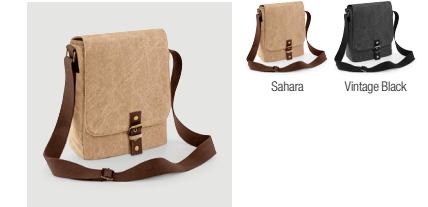

Black French Navy

QD449 Academy Holdall

Black French Navy

QD452 Enhanced-Viz Book Bag

QD456 Classic Book Bag

QD457 Junior Book Bag with Strap

QD520 Everyday Outdoor 20L Backpack

QD525 Pro Cargo Bag

QD550 Endeavour Backpack

QD552 Urban Commute Backpack

QD565 Pitch Black 24 Hour Backpack

QD568 Pitch Black 72 Hour Weekender

QD610 Vintage Canvas Despatch Bag

QD611 Vintage Canvas Messenger

QD612 Vintage Canvas Backpack

QD613 Vintage Canvas Holdall

QD614 Vintage Canvas Mini Reporter

QD615 Vintage Rucksack

QD624 Vintage Canvas iPad/Tablet Reporter

QD650 Heritage Waxed Canvas Holdall

QD651 Heritage Waxed Canvas Wash Bag

QD653 Heritage Waxed Canvas Messenger

QD655 Heritage Waxed Canvas Backpack

NEW QD771 Tailored Luxe Briefcase

Black

NEW QD778 Tailored Luxe Weekender

Black

NEW QD774 Tailored Luxe Backpack

Black

NEW QD779 Tailored Luxe Wash Bag