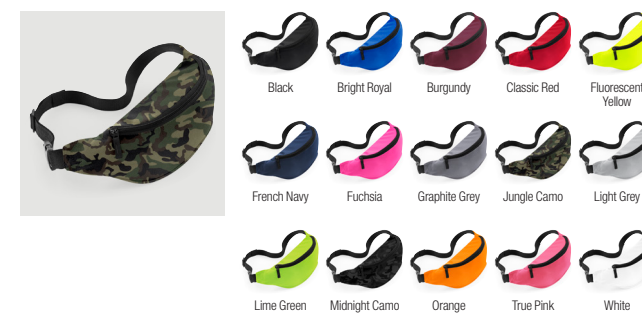

BG25 Classic Airporter

BG30 Cross Body Bag

BG38 Grab Pouch

BG40 Ripper Wallet

BG42 Belt Bag

BG47 Travel Wallet

BG53 Organiser Waistpack

BG65 Essential Tech Organiser