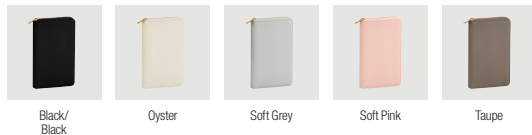

NEW BG757 Boutique Travel Jewellery Case