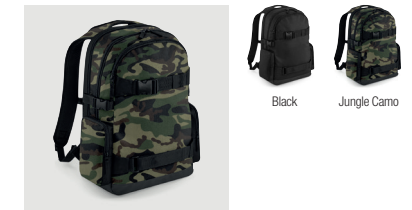

BG853 Old School Boardpack