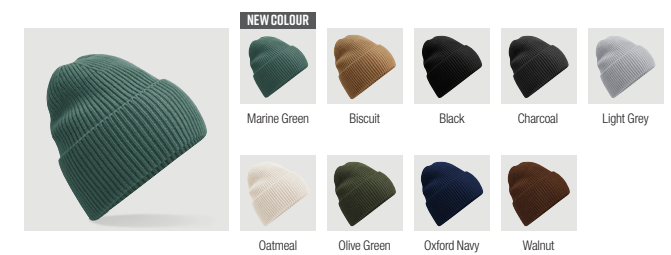

B384R Oversized Cuffed Beanie