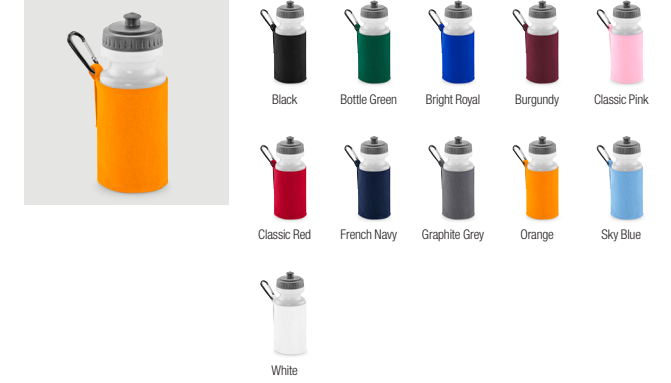

Black Natural Stone

NEW QD272 Stockholm Tech Organiser

Black Natural Stone Shadow Grey

NEW QD275 Axis Roll-Top Backpack

Black Forest Night

QD360 Pro Golf Umbrella

Black

QD435 Lunch Cooler Bag

Black Classic Pink French Navy Jungle Camo Sky Blue

QD440 Water Bottle and Holder

White

QD442 Pencil Case

Black Bottle Green Bright Royal Burgundy Classic Pink

Classic Red French Navy Purple Sky Blue

QD445 Academy Backpack