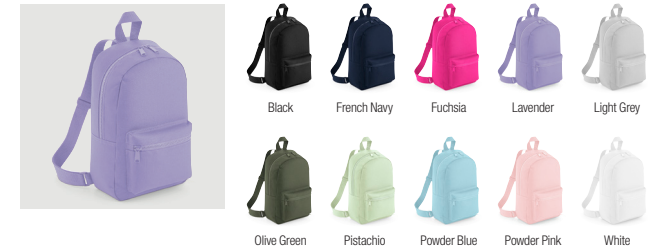

BG144 Studio Waistpack

BG145 Junior Dance Bag

BG150 Packaway Barrel Bag

BG151 Packaway Backpack

BG153 Mini Essential Fashion Backpack

BG168 Scuba Backpack

BG173 Camo Barrel Bag

BG200 Freestyle Holdall