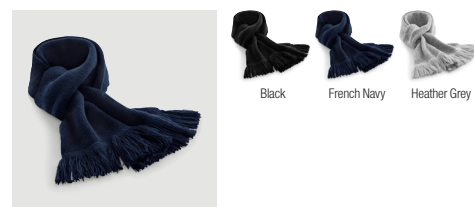

B456 Fair Isle Snowstar® Beanie

B458 Blizzard Bobble Beanie

B459 Ombré Beanie

B460 Trawler Beanie

B461 Slouch Beanie

B465 Chunky Ribbed Beanie

B469 Metro Knitted Scarf

B470 Classic Knitted Scarf