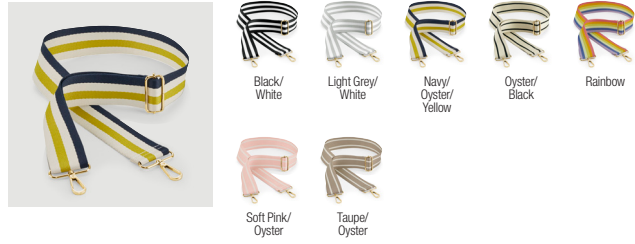

BG765 Boutique Adjustable Bag Strap