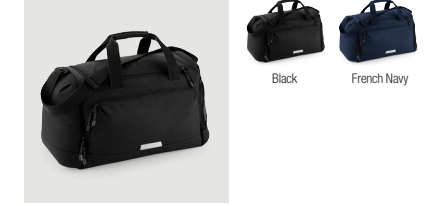

Black Classic Pink French Navy Jungle Camo Sky Blue

QD440 Water Bottle and Holder

White

QD442 Pencil Case

Black Bottle Green Bright Royal Burgundy Classic Pink

Classic Red French Navy Purple Sky Blue

QD445 Academy Backpack

Black French Navy

QD449 Academy Holdall

Black French Navy

QD452 Enhanced-Viz Book Bag

QD456 Classic Book Bag

QD457 Junior Book Bag with Strap

QD520 Everyday Outdoor 20L Backpack

QD525 Pro Cargo Bag