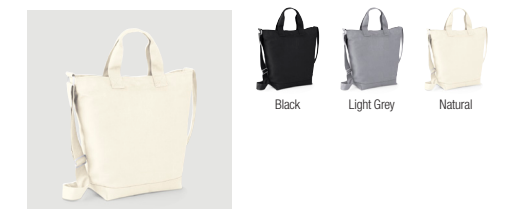

NEW BG561 Medium Training Holdall

NEW BG562 Large Training Holdall

BG571 Teamwear Backpack

BG572 Teamwear Holdall

BG613 Vintage Laptop Backpack

BG615 Urban Trail Pack

BG620 Urban Explorer Backpack

BG642 Denim Gymsac

BG646 Denim Barrel Bag

BG650 Vintage Canvas Weekender

BG655 Vintage Canvas Barrel Bag

BG673 Canvas Day Bag

BG721 Felt Shopper

BG723 Felt Tote Bag

BG724 Felt Accessory Bag

BG725 Felt Accessory Pouch