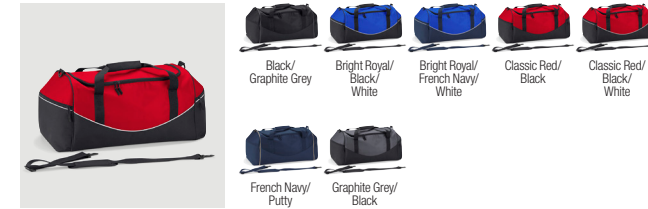

QD970 Tungsten™ Wheelie Travel Bag

QD973 Tungsten™ Mobile Office

QD975 Tungsten™ Business Traveller

QD990 Q-Tech Charge Convertible Backpack

QD995 Q-Tech Charge Roll-Top Backpack

QS70 Teamwear Holdall

QS77 Teamwear Locker Bag