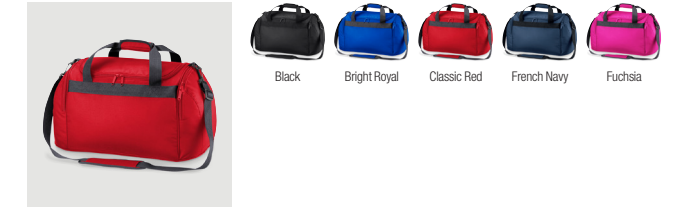

BG144 Studio Waistpack

BG145 Junior Dance Bag

BG150 Packaway Barrel Bag

BG151 Packaway Backpack

BG153 Mini Essential Fashion Backpack

BG168 Scuba Backpack

BG173 Camo Barrel Bag

BG200 Freestyle Holdall