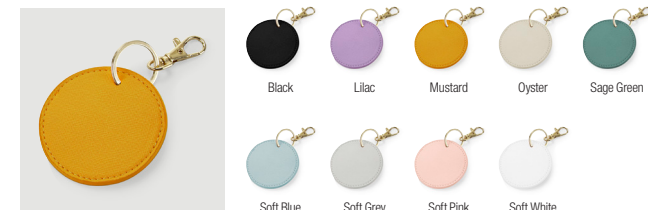

BG646 Denim Barrel Bag

BG650 Vintage Canvas Weekender

BG655 Vintage Canvas Barrel Bag

BG673 Canvas Day Bag

BG721 Felt Shopper

BG723 Felt Tote Bag

BG724 Felt Accessory Bag

BG725 Felt Accessory Pouch

BG726 Felt Laptop/Document Slip

BG727 Felt iPad Slip

BG728 Felt Trug

BG738 Premium Felt Tote

BG744 Boutique Key Clip

BG745 Boutique Circular Key Clip

BG746 Boutique Heart Key Clip

BG747 Boutique Wristlet Keyring