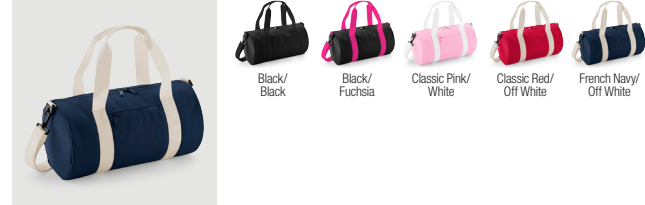

BG125L Maxi Fashion Backpack

Black French Navy Graphite Grey

BG125S Mini Fashion Backpack

Black/Black Bright Red Bright Royal Classic Pink/Light Grey French Navy Fuchsia Jungle Camo Lime Green Sky Blue/Light Grey

BG134 Reflective Belt Bag

Black Reflective Silver Reflective

BG137 Reflective Gymsac

BG138 Reflective Roll-Top Backpack

BG140 Original Barrel Bag

BG140L Original Barrel Bag XL

BG140S Mini Barrel Bag

BG143 Oversized Cross Body Bag